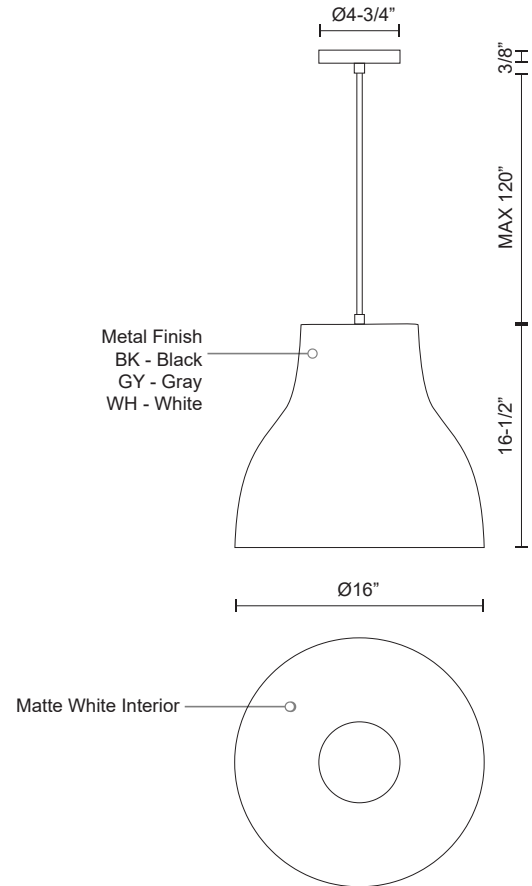

CRADLE 494216

PENDANTS

PROJECT

494216-BK
Black

494216-GY
Gray

494216-WH
White

SPECIFICATION DETAILS

Fixture Dimensions	D16" x H16-1/2"
Lamp Type	Incandescent, Medium Base
Wattage	1 x 60W
Voltage	120V
Shade Details	Spun Aluminum Shade
Adjustable	Yes
Wire Length	120" Max
Wire Type	BK, GY - Black Braided Cord; WH - White Braided Cord;
Minimum Hang Height	22"
Sloped Ceiling Adaptable	Yes
Location	Dry
Bulbs Included	No
Canopy Dimensions	D4-3/4" x H3/8"
Paint Finish	BK02; GY01; WH02;

* For custom options, consult factory for details.

* For warranty information, please visit www.kuzcolighting.com/warranty

DESCRIPTION

Single-lamp pendant with tapered aluminum shade showcasing powder-coated finishes. Exterior shade colors are either black, gray or white, with matte white interior. Suspended by cloth cable. Available in three sizes.